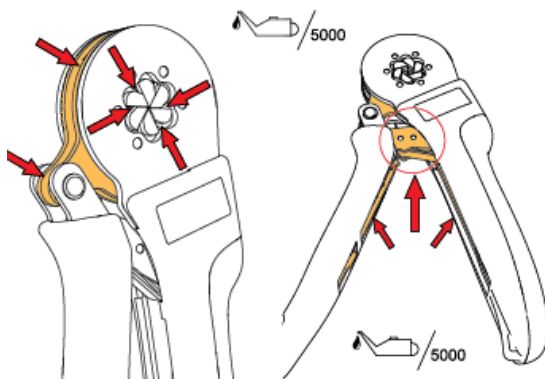

Operating instructions, Proteus

Proteus - lightweight, compact, comfortable and self-adjusting tool for crimping ferrules/wire end sleeves. Here instructions for Proteus 10H as an example.

Operating instructions
Bedienungsanleitung
Mode d'emploi
Istruzioni per l'uso
Instrucciones de empleo
Gebruiksaanwijzing
Bruksanvisning
Χειρισμός
Utilização