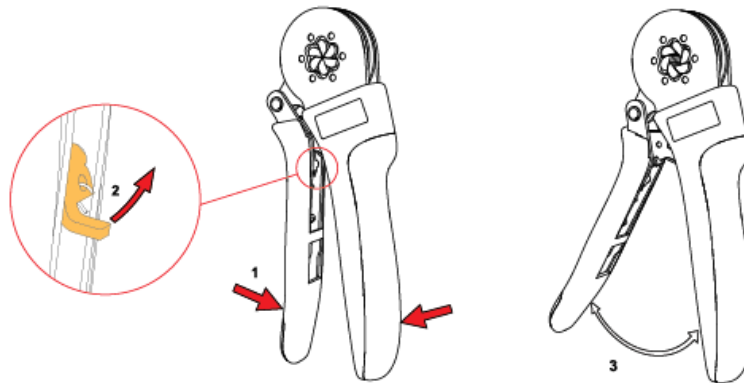

Operating instructions, Proteus

Proteus - lightweight, compact, comfortable and self-adjusting tool for crimping ferrules/wire end sleeves. Here instructions for Proteus 10H as an example.

Operating instructions
Bedienungsanleitung
Mode d'emploi
Istruzioni per l'uso
Instrucciones de empleo
Gebruiksaanwijzing
Bruksanvisning
Χειρισμός
Utilização