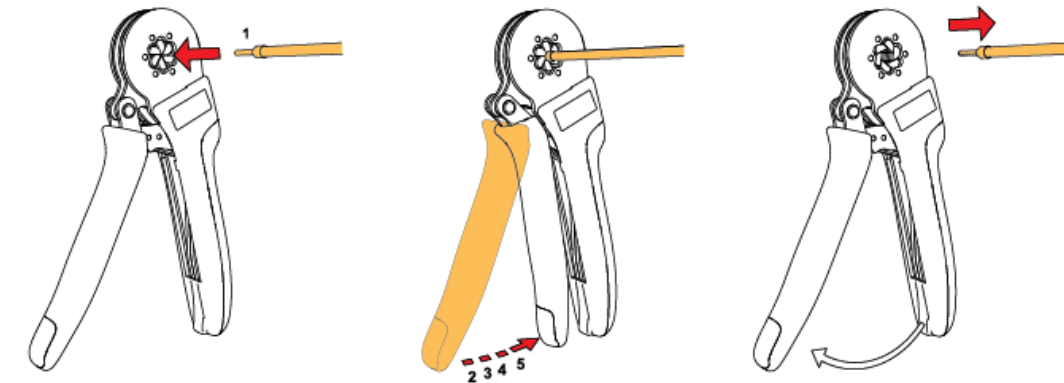

Operating instructions, Proteus

Proteus - lightweight, compact, comfortable and self-adjusting tool for crimping ferrules/wire end sleeves. Here instructions for Proteus 10H as an example.

Operating instructions
Bedienungsanleitung
Mode d'emploi
Istruzioni per l'uso
Instrucciones de empleo
Gebruiksaanwijzing
Bruksanvisning
Χειρισμός
Utilização